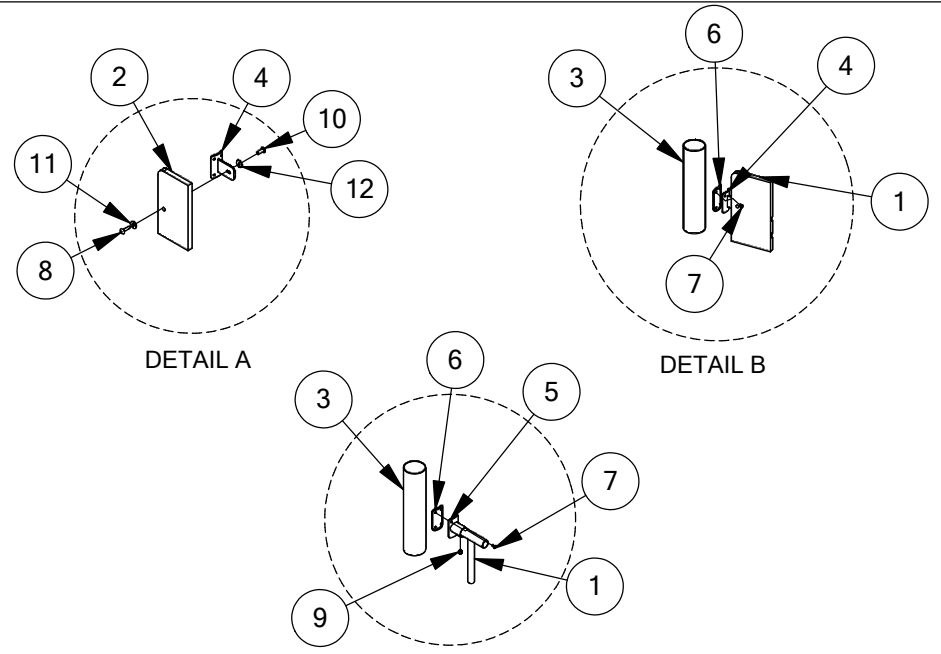

HERCULES CLIMBER IV

902-302

ITEM NO.	PART NUMBER	DESCRIPTION	QTY.
1	903-302	Arch Ladder Hercules Climber	2
2	903-301	Plastic Panel Hercules Climber	2
3	913-108	5" Post 11'-4"	3
4	913-417	Panel Attachment Bracket	16
5	913-402	4 Hole Attachment Bracket	4
6	905-208	Gasket for Attachment Brackets	20
7	905-526	Self Tapping Tamper Resistant Torx #27 Screw	96
8	116-530Bps	5/16" x 1" Button Pin SS	16
9	196-807	3/8" x 3/8" Socket Set Screw SS	4
10	216-512	5/16" x 1" Button Head Nut SS	16
11	316-601	3/8" Flat Washer SS	32
12	326-501	5/16" Lock Washer SS	16
13	416-350	3/16" Socket Key	1

FOOTING DIAGRAM

5

4

3

2

1