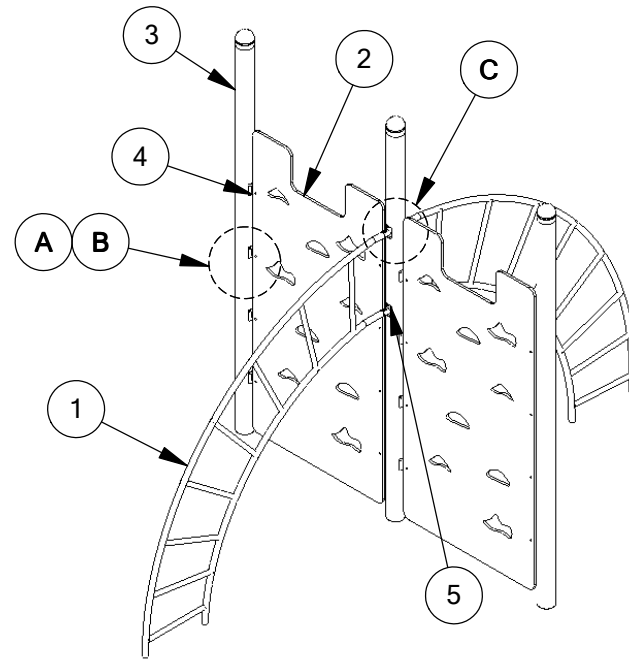

HERCULES CLIMBER IV

902-302

ITEM NO.	PART NUMBER	DESCRIPTION	QTY.
1	903-302	Arch Ladder Hercules Climber	2
2	903-301	Plastic Panel Hercules Climber	2
3	913-108	5" Post 11'-4"	3
4	913-417	Panel Attachment Bracket	16
5	913-402	4 Hole Attachment Bracket	4
6	905-208	Gasket for Attachment Brackets	20
7	905-526	Self Tapping Tamper Resistant Torx #27 Screw	96
8	116-530Bps	5/16" x 1" Button Pin SS	16
9	196-807	3/8" x 3/8" Socket Set Screw SS	4
10	216-512	5/16" x 1" Button Head Nut SS	16
11	316-601	3/8" Flat Washer SS	32
12	326-501	5/16" Lock Washer SS	16
13	416-350	3/16" Socket Key	1

FOOTING DIAGRAM

5

4

3

2

1