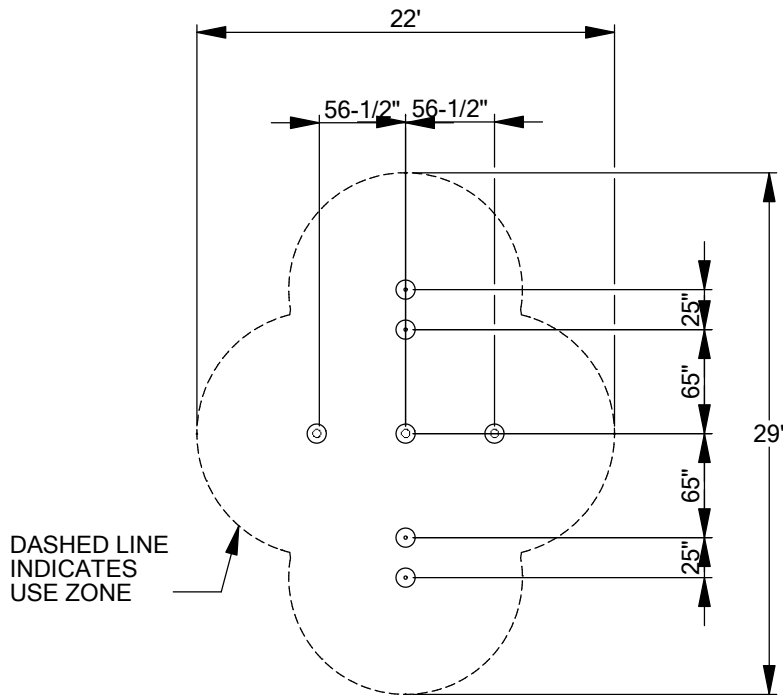

HERCULES CLIMBER IV

902-302

ITEM NO.	PART NUMBER	DESCRIPTION	QTY.
1	903-302	Arch Ladder Hercules Climber	2
2	903-301	Plastic Panel Hercules Climber	2
3	913-108	5" Post 11'-4"	3
4	913-417	Panel Attachment Bracket	16
5	913-402	4 Hole Attachment Bracket	4
6	905-208	Gasket for Attachment Brackets	20
7	905-526	Self Tapping Tamper Resistant Torx #27 Screw	96
8	116-530Bps	5/16" x 1" Button Pin SS	16
9	196-807	3/8" x 3/8" Socket Set Screw SS	4
10	216-512	5/16" x 1" Button Head Nut SS	16
11	316-601	3/8" Flat Washer SS	32
12	326-501	5/16" Lock Washer SS	16
13	416-350	3/16" Socket Key	1

FOOTING DIAGRAM

5

4

3

2

1