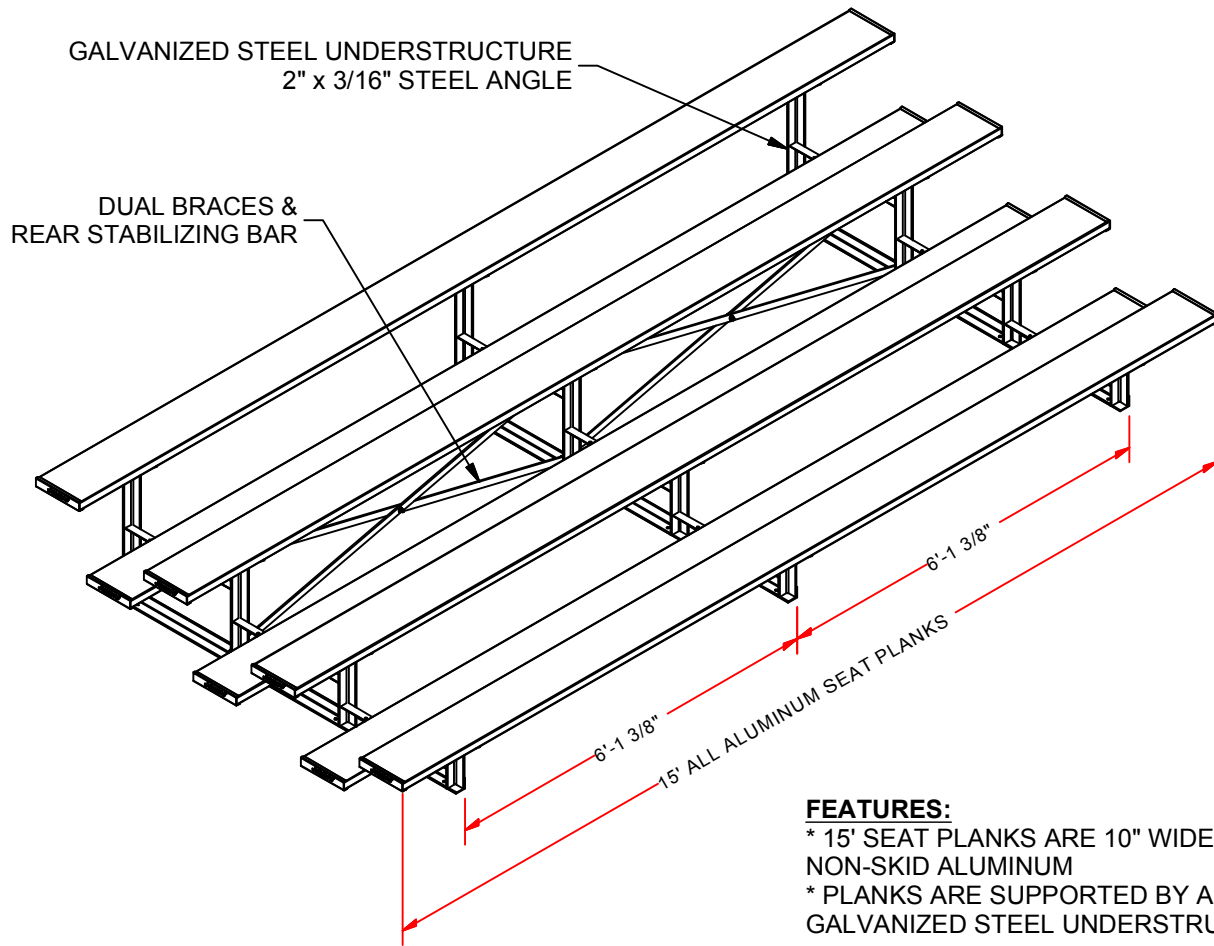

BLCH-4

15' ALUMINUM SEAT W/ GALVANIZED STEEL UNDERSTRUCTURE

FEATURES:

- * 15' SEAT PLANKS ARE 10" WIDE NON-SKID ALUMINUM
- * PLANKS ARE SUPPORTED BY A STRONG GALVANIZED STEEL UNDERSTRUCTURE

OPTIONS:

- * CUSTOM POWDER COATED COLORS

REV.	DESCRIPTION	DATE	BY
-	INITIAL RELEASE	1/11	MT

BLCH-4
15' ALUMINUM SEAT W/
GALVANIZED STEEL UNDERSTRUCTURE

COPYRIGHT 2006
JAYPRO SPORTS, LLC.
ALL RIGHTS RESERVED

THIS PRINT IS THE PROPERTY OF JAYPRO SPORTS, LLC.
AND MAY NOT BE REPRODUCED WITHOUT WRITTEN PERMISSION