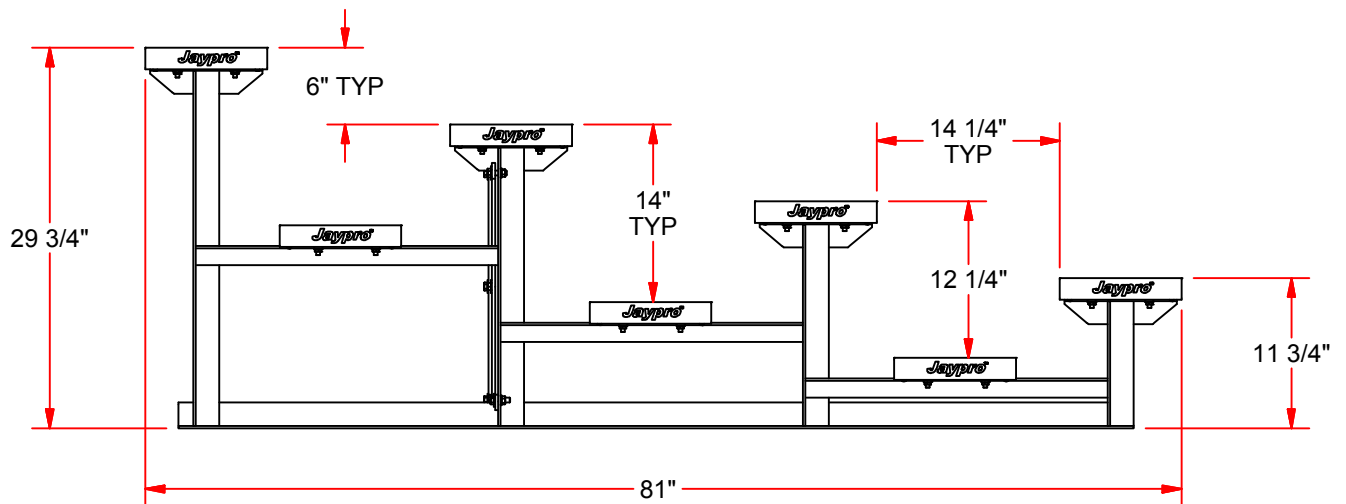

BLCH-4

15' ALUMINUM SEAT W/ GALVANIZED STEEL UNDERSTRUCTURE

FEATURES:

- * 15' SEAT PLANKS ARE 10" WIDE NON-SKID ALUMINUM
- * PLANKS ARE SUPPORTED BY A STRONG GALVANIZED STEEL UNDERSTRUCTURE

OPTIONS:

- * CUSTOM POWDER COATED COLORS

REV.	DESCRIPTION	DATE	BY
-	INITIAL RELEASE	1/11	MT

BLCH-4
15' ALUMINUM SEAT W/
GALVANIZED STEEL UNDERSTRUCTURE

COPYRIGHT 2006
JAYPRO SPORTS, LLC.
ALL RIGHTS RESERVED

THIS PRINT IS THE PROPERTY OF JAYPRO SPORTS, LLC.
AND MAY NOT BE REPRODUCED WITHOUT WRITTEN PERMISSION

DRAWING NAME / PART NUMBER:	
BLCH-4	
DRAWN BY:	ISSUE DATE:
Moune T.	1/25/2011
CHK'D BY:	CHK'D DATE:
WVB	1/25/2011
SHEET:	REV.
1 OF 1	-